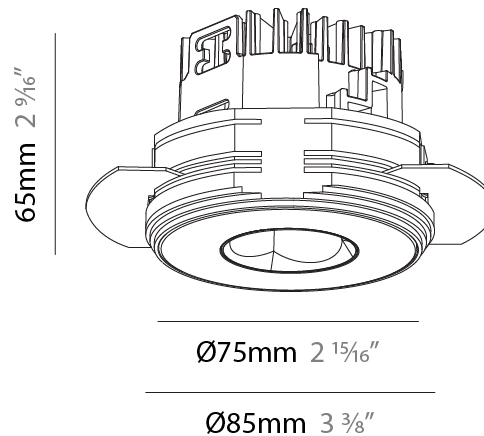

GENERAL

Series: Oiko Pro
Subseries: Oiko Pro Round
Brand: Prolicht
Division: Architectural
Mounting Type: Trimless
Mounting Location: Ceiling
Subcategory: Downlight

PHYSICAL

Shape: Round
Diameter (mm): 75
Diameter (in): 2 15/16
Height (mm): 65
Height (in): 2 9/16
Ceiling Thickness (mm): 10 / 12.5 / 15 / 25
Ceiling Thickness (in): 3/8 or 1/2 or 9/16 or 1
Min. Recessing Depth (mm): 70
Min. Recessing Depth (in): 2 3/4
Light Distribution: Direct
Diffuser: Lens Pack - Spread Lens / Linear Spread Lens / Honeycomb Louver
Fixture Finish: SSR / BKV / CWI / CRY / HAB / UFT / ITA / RUA / FTG / MYG / LOD / PUS / FRO / FUP / KIA / POP / BLS / SPG / MEY / GOH / GUM / CHC / COM / ABZ / JAG / OBR / MOS / ROR
Fixture Material: Aluminum Die Cast
Cut-out Measurements: 86mm / 2 11/16" Diameter

ELECTRICAL

Lamp Type: LED (Zhaga Standard)
Input Wattage (W): 14
Total Output Wattage (W): 12.7
Dimming: Dali Dimming
Driver Included: No
Driver Location: Recessed Housing
Driver Type: Constant Current - Universal (120Vac only for DALI driver)
Driver Class: Class 2
Input Voltage (V): 120 - 277
Constant Current (MA): 700

LED

Color Temperature (°K): 2700-6500 Tunable White
Max. Delivered Lumen (lm): 1129
Nominal Lumen (lm): 1460
CRI: >90 CRI
Lamp Life (hrs): 50000
Special LEDs offerings: Tunable White

OPTICAL

Reflector°: 36
Adjustability: Fixed

RATINGS AND CERTIFICATIONS

Certified By: Certified for North American Standards
IP rating: IP20